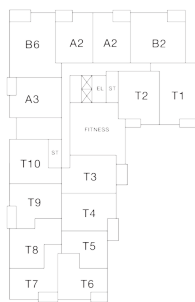

# RESIDENCE 307

1 Bedroom

1 Bathroom

Apartment

Interior SF: 761

Exterior SF: 100

View East

**LEVEL 2**

**LEVELS 3 THROUGH 8**

**LEVELS 9 THROUGH 11**