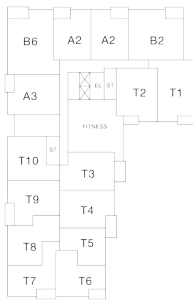

RESIDENCE 306

2 Bedrooms
 Apartment
 Exterior SF: 76

2 Bathrooms
 Interior SF: 1,332
 View North & East

LEVEL 2

LEVELS 3 THROUGH 8

LEVELS 9 THROUGH 11

HOME FINISHES

Whirlpool stainless steel appliances and gas range