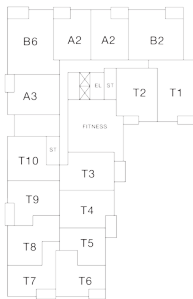

# RESIDENCE 305

2 Bedrooms

2 Bathrooms

Apartment

Interior SF: 1,300

Exterior SF: 72

View North & West

**LEVEL 2**

**LEVELS 3 THROUGH 8**

**LEVELS 9 THROUGH 11**