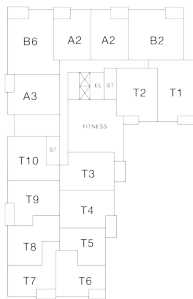

RESIDENCE 304

2 Bedrooms

1.75 Bathrooms

Apartment

Interior SF: 1,125

Exterior SF: 110

View West

LEVEL 2

LEVELS 3 THROUGH 8

LEVELS 9 THROUGH 11

HOME FINISHES

Whirlpool stainless steel appliances and gas range

White shaker style cabinetry

Whirlpool full-size front-loading washer and dryer

Glazed ceramic tile backsplash