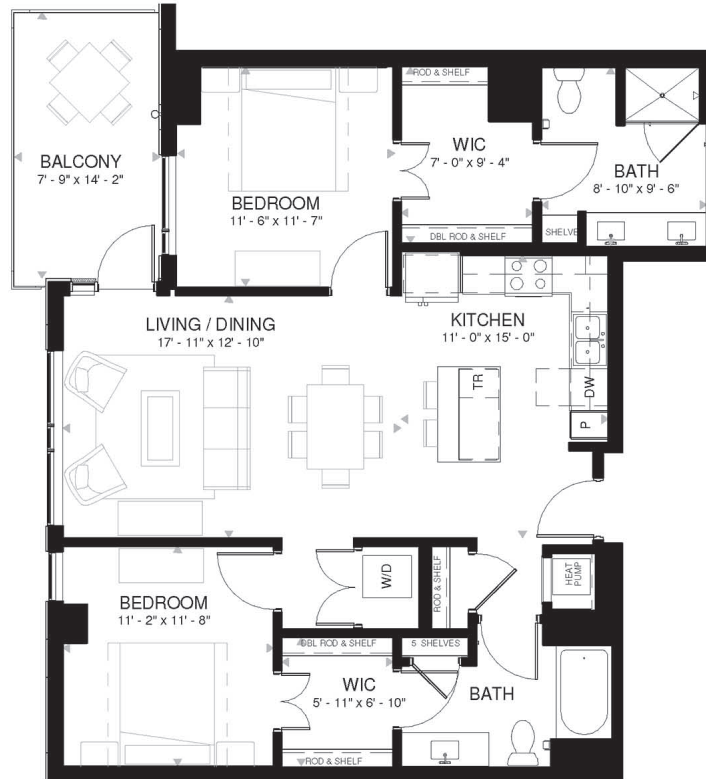

RESIDENCE 304

2 Bedrooms

1.75 Bathrooms

Apartment

Interior SF: 1,125

Exterior SF: 110

View West

LEVEL 2

LEVELS 3 THROUGH 8

LEVELS 9 THROUGH 11

HOME FINISHES

Whirlpool stainless steel appliances and gas range

White shaker style cabinetry

Whirlpool full-size front-loading washer and dryer

Glazed ceramic tile backsplash

Solid quartz kitchen countertops

Floor-to-ceiling windows with built-in roller shades

White marble vanity top

Tile shower surround

Weber Genesis II E-210 2-burner natural gas grill provided on balcony

Plush carpet in bedrooms