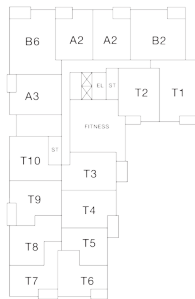

# RESIDENCE 302

2 Bedrooms

1.75 Bathrooms

Apartment

Interior SF: 1,208

Exterior SF: 60

View North

**LEVEL 2**

**LEVELS 3 THROUGH 8**

**LEVELS 9 THROUGH 11**