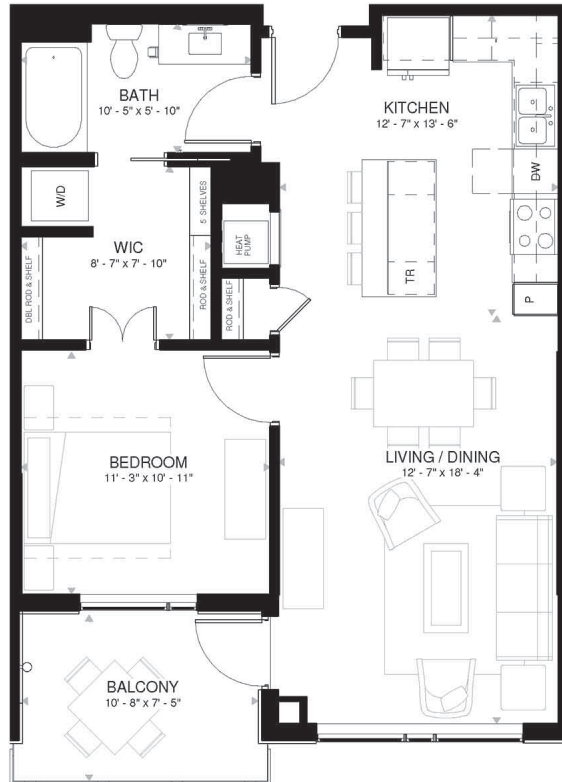

RESIDENCE 213

1 Bedroom

1 Bathroom

Apartment

Interior SF: 757

Exterior SF: 79

View South

LEVEL 2

LEVELS 3 THROUGH 8

LEVELS 9 THROUGH 11

HOME FINISHES

Whirlpool stainless steel appliances and gas range

White shaker style cabinetry

Whirlpool full-size front-loading washer and dryer

Glazed ceramic tile backsplash

Solid quartz kitchen countertops

Floor-to-ceiling windows with built-in roller shades

White marble vanity top

Tile shower surround

Weber Genesis II E-210 2-burner natural gas grill provided on balcony

Plush carpet in bedrooms