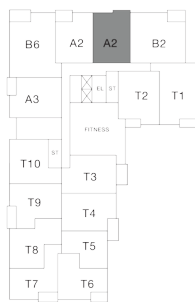

RESIDENCE 213

1 Bedroom

1 Bathroom

Apartment

Interior SF: 757

Exterior SF: 79

View South

LEVEL 2

LEVELS 3 THROUGH 8

LEVELS 9 THROUGH 11

HOME FINISHES

Whirlpool stainless steel appliances and gas range

White shaker style cabinetry

Whirlpool full-size front-loading washer and dryer

Glazed ceramic tile backsplash