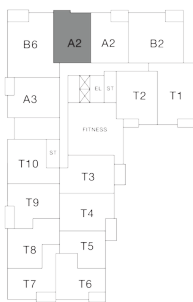

RESIDENCE 212

1 Bedroom

1 Bathroom

Apartment

Interior SF: 757

Exterior SF: 79

View South

LEVEL 2

LEVELS 3 THROUGH 8

LEVELS 9 THROUGH 11

HOME FINISHES

Whirlpool stainless steel appliances and gas range

White shaker style cabinetry

Whirlpool full-size front-loading washer and dryer

Glazed ceramic tile backsplash