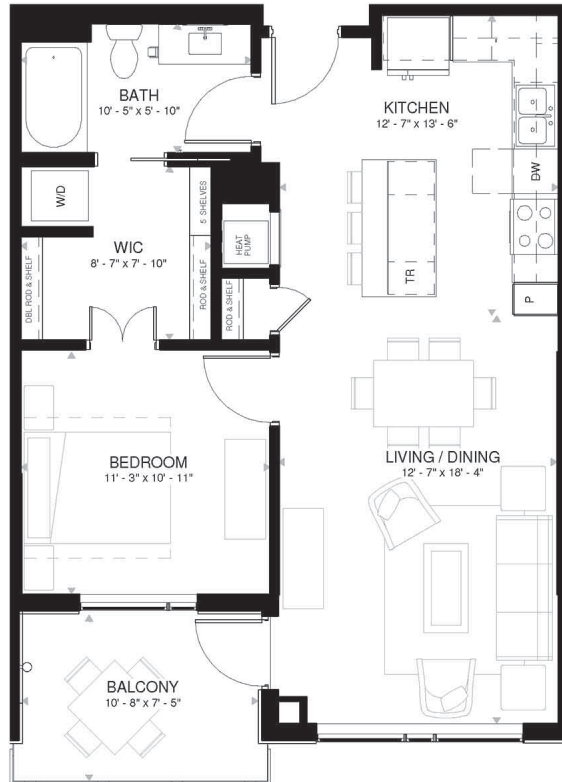

RESIDENCE 212

1 Bedroom

1 Bathroom

Apartment

Interior SF: 757

Exterior SF: 79

View South

LEVEL 2

LEVELS 3 THROUGH 8

LEVELS 9 THROUGH 11

HOME FINISHES

Whirlpool stainless steel appliances and gas range

White shaker style cabinetry

Whirlpool full-size front-loading washer and dryer

Glazed ceramic tile backsplash

Solid quartz kitchen countertops

Floor-to-ceiling windows with built-in roller shades

White marble vanity top

Tile shower surround

Weber Genesis II E-210 2-burner natural gas grill provided on balcony

Plush carpet in bedrooms