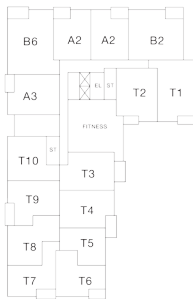

RESIDENCE 1114

2 Bedrooms

1.75 Bathrooms

Apartment

Interior SF: 1,100

Exterior SF: 100

View South & West

LEVEL 2

LEVELS 3 THROUGH 8

LEVELS 9 THROUGH 11

HOME FINISHES

Whirlpool stainless steel appliances and gas range

Whirlpool full-size front-loading washer and dryer

Solid quartz kitchen countertops

White marble vanity top