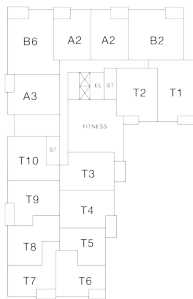

# RESIDENCE 1113

1 Bedroom

1 Bathroom

Apartment

Interior SF: 757

Exterior SF: 79

View South

**LEVEL 2**

**LEVELS 3 THROUGH 8**

**LEVELS 9 THROUGH 11**