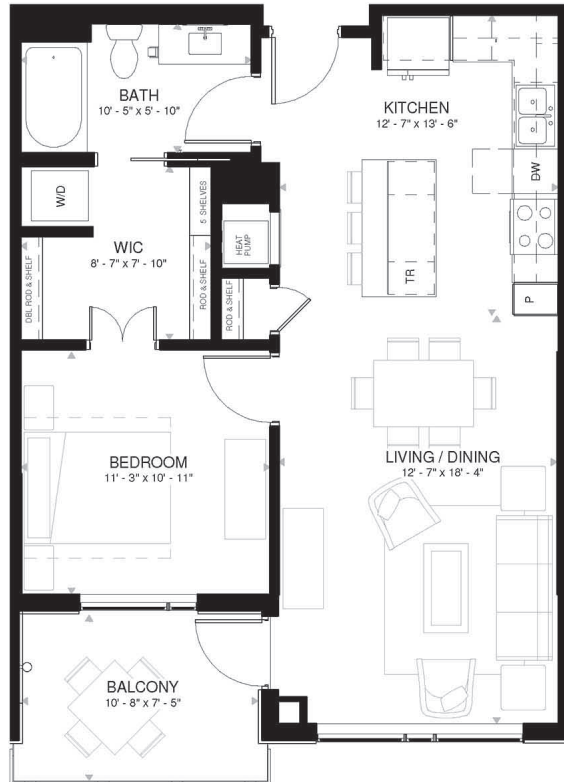

# RESIDENCE 1113

1 Bedroom

1 Bathroom

Apartment

Interior SF: 757

Exterior SF: 79

View South

**LEVEL 2**

**LEVELS 3 THROUGH 8**

**LEVELS 9 THROUGH 11**

Floor-to-ceiling windows with built-in roller shades

White marble vanity top

Tile shower surround

Weber Genesis II E-210 2-burner natural gas grill provided on balcony

Plush carpet in bedrooms

Wood-look flooring in kitchen and living areas