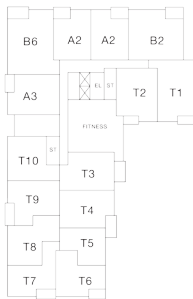

# RESIDENCE 1112

1 Bedroom  
Apartment

1 Bathroom  
Interior SF: 757

Exterior SF: 79

View South

**LEVEL 2**

**LEVELS 3 THROUGH 8**

**LEVELS 9 THROUGH 11**