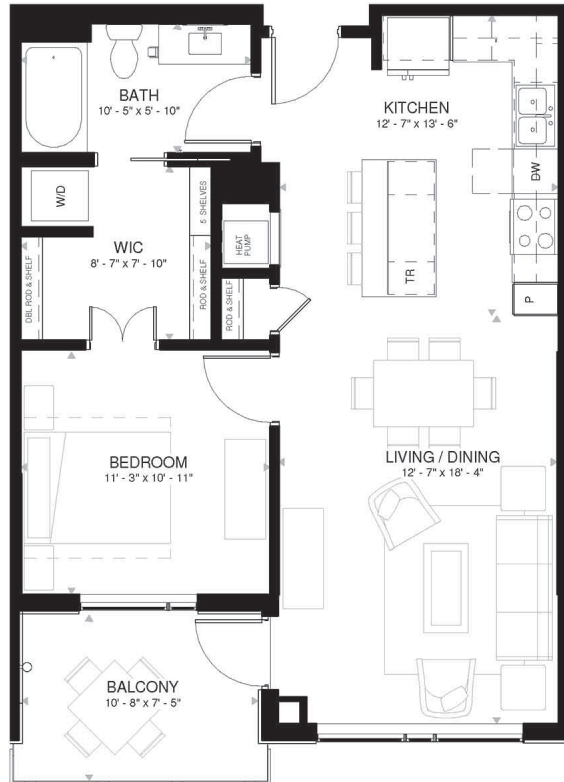

# RESIDENCE 1112

1 Bedroom  
Apartment

1 Bathroom  
Interior SF: 757

Exterior SF: 79

View South

**LEVEL 2**

**LEVELS 3 THROUGH 8**

**LEVELS 9 THROUGH 11**

## HOME FINISHES

Whirlpool stainless steel appliances and gas range

Whirlpool full-size front-loading washer and dryer

Solid quartz kitchen countertops

White marble vanity top

Weber Genesis II E-210 2-burner natural gas grill provided on balcony

Wood-look flooring in kitchen and living areas

White shaker style cabinetry

Glazed ceramic tile backsplash

Floor-to-ceiling windows with built-in roller shades

Tile shower surround

Plush carpet in bedrooms