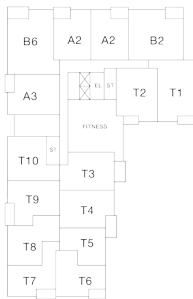

# RESIDENCE 1111

2 Bedrooms

1.75 Bathrooms

Apartment

Interior SF: 1,302

Exterior SF: 118

View South & East

6

**LEVEL 2**

**LEVELS 3 THROUGH 8**

**LEVELS 9 THROUGH 11**