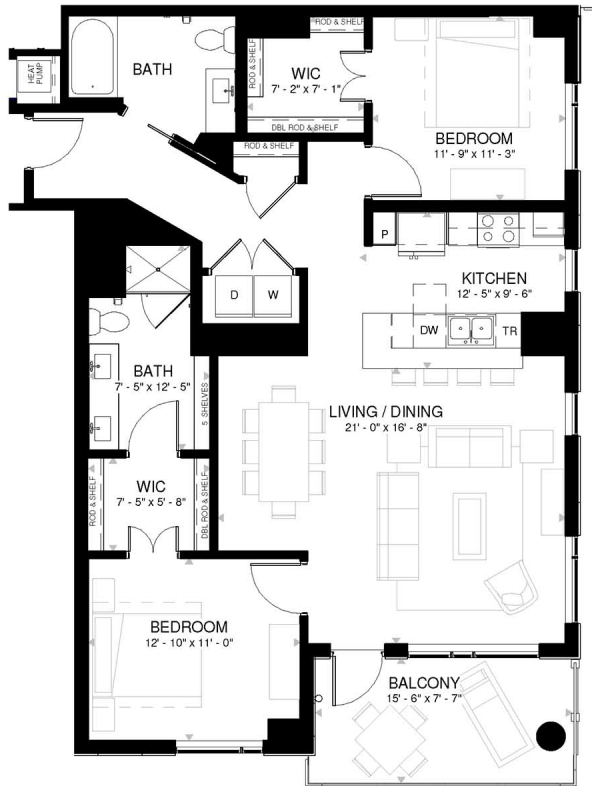

# RESIDENCE 1111

2 Bedrooms

1.75 Bathrooms

Apartment

Interior SF: 1,302

Exterior SF: 118

View South & East

6

**LEVEL 2**

**LEVELS 3 THROUGH 8**

**LEVELS 9 THROUGH 11**

## HOME FINISHES

Whirlpool stainless steel appliances and gas range

White shaker style cabinetry

Whirlpool full-size front-loading washer and dryer

Glazed ceramic tile backsplash

Solid quartz kitchen countertops

Floor-to-ceiling windows with built-in roller shades

White marble vanity top

Tile shower surround

Weber Genesis II E-210 2-burner natural gas grill provided on balcony

Plush carpet in bedrooms

Wood-look flooring in kitchen and living areas