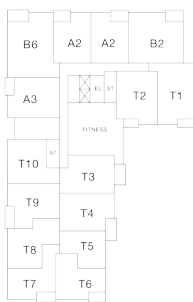

# RESIDENCE 1102

3 Bedrooms

3 Bathrooms

Penthouse

Interior SF: 2,432

Exterior SF: 295

View North & West

**LEVEL 2**

**LEVELS 3 THROUGH 8**

**LEVELS 9 THROUGH 11**