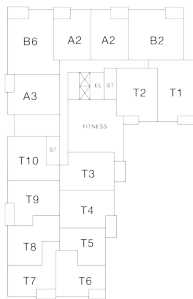

RESIDENCE 1014

2 Bedrooms

1.75 Bathrooms

Apartment

Interior SF: 1,100

Exterior SF: 100

View South & West

LEVEL 2

LEVELS 3 THROUGH 8

LEVELS 9 THROUGH 11

HOME FINISHES

Whirlpool stainless steel appliances and gas range

Whirlpool full-size front-loading washer and dryer

Solid quartz kitchen countertops

White marble vanity top