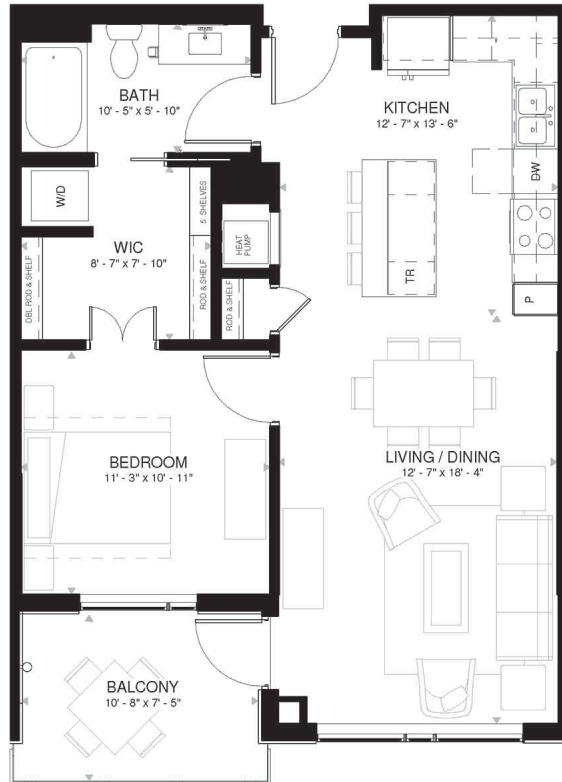

RESIDENCE 1012

1 Bedroom
Apartment

1 Bathroom
Interior SF: 757

Exterior SF: 79

View South

LEVEL 2

LEVELS 3 THROUGH 8

LEVELS 9 THROUGH 11

HOME FINISHES

Whirlpool stainless steel appliances and gas range

Whirlpool full-size front-loading washer and dryer

Solid quartz kitchen countertops

White marble vanity top

Weber Genesis II E-210 2-burner natural gas grill provided on balcony

Wood-look flooring in kitchen and living areas

White shaker style cabinetry

Glazed ceramic tile backsplash

Floor-to-ceiling windows with built-in roller shades

Tile shower surround

Plush carpet in bedrooms