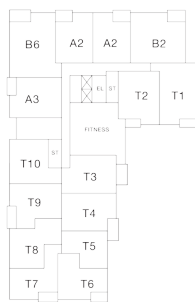

RESIDENCE 1012

1 Bedroom
Apartment

1 Bathroom
Interior SF: 757

Exterior SF: 79

View South

LEVEL 2

LEVELS 3 THROUGH 8

LEVELS 9 THROUGH 11