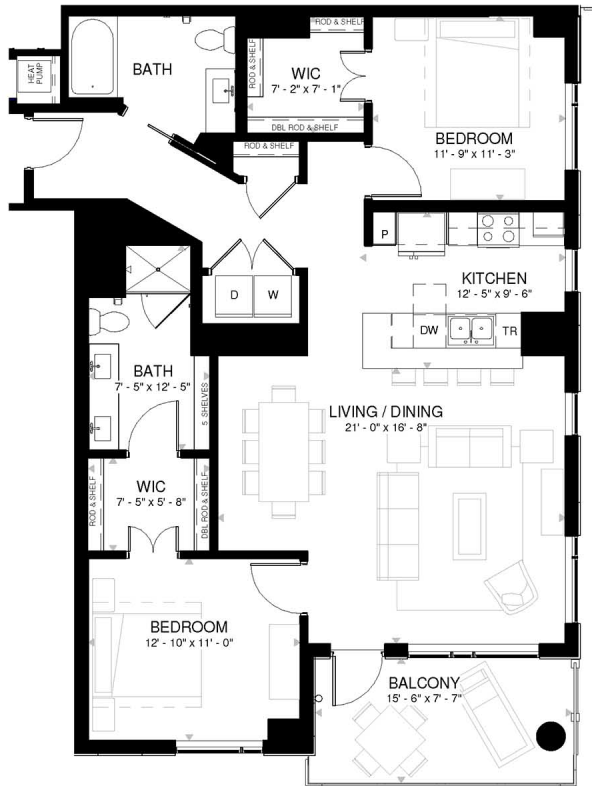

# RESIDENCE 1011

2 Bedrooms

1.75 Bathrooms

Apartment

Interior SF: 1,302

Exterior SF: 118

View South & East

6

**LEVEL 2**

**LEVELS 3 THROUGH 8**

**LEVELS 9 THROUGH 11**

## HOME FINISHES

Whirlpool stainless steel appliances and gas range

White shaker style cabinetry

Whirlpool full-size front-loading washer and dryer

Glazed ceramic tile backsplash

Solid quartz kitchen countertops

Floor-to-ceiling windows with built-in roller shades

White marble vanity top

Tile shower surround

Weber Genesis II E-210 2-burner natural gas grill provided on balcony

Plush carpet in bedrooms

Wood-look flooring in kitchen and living areas