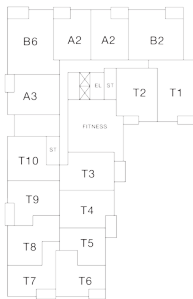

# RESIDENCE 1011

2 Bedrooms

1.75 Bathrooms

Apartment

Interior SF: 1,302

Exterior SF: 118

View South & East

6

**LEVEL 2**

**LEVELS 3 THROUGH 8**

**LEVELS 9 THROUGH 11**