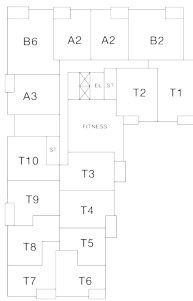

# RESIDENCE 1010

1 Bedroom

1 Bathroom

Apartment

Interior SF: 795

Exterior SF: 69

View East

**LEVEL 2**

**LEVELS 3 THROUGH 8**

**LEVELS 9 THROUGH 11**