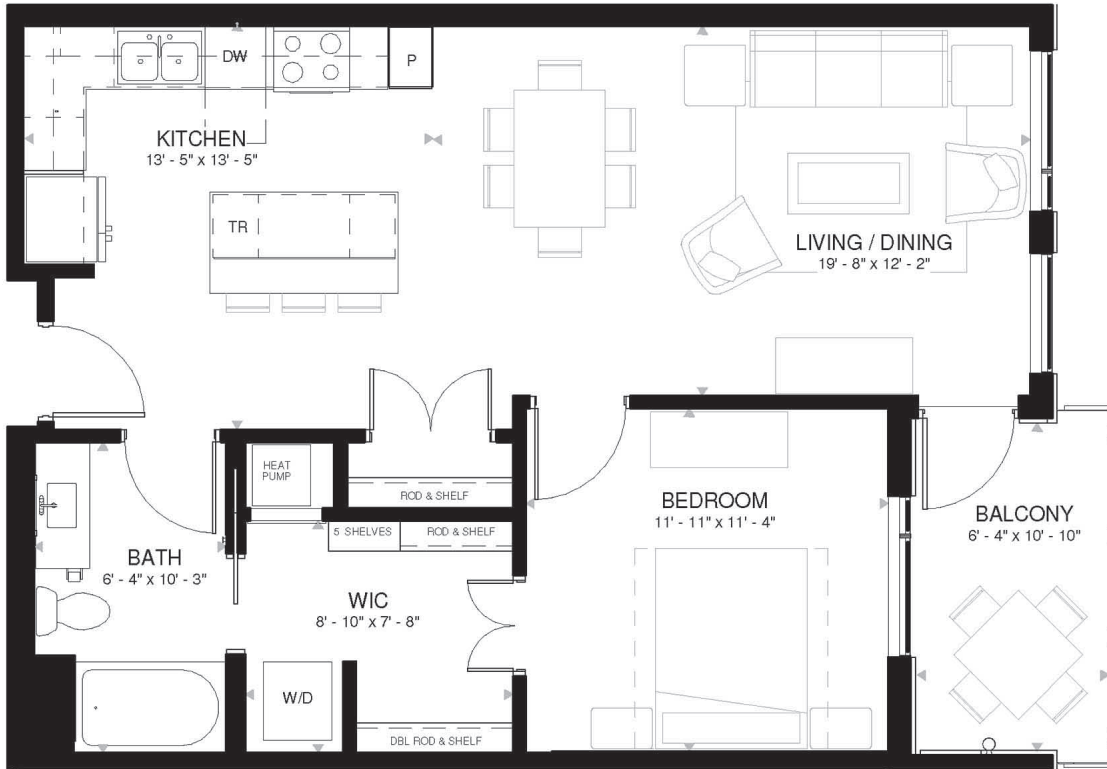

# RESIDENCE 1010

1 Bedroom

1 Bathroom

Apartment

Interior SF: 795

Exterior SF: 69

View East

**LEVEL 2**

**LEVELS 3 THROUGH 8**

**LEVELS 9 THROUGH 11**

Wood-look flooring in kitchen and living areas

White shaker style cabinetry

Glazed ceramic tile backsplash

Floor-to-ceiling windows with built-in roller shades

Tile shower surround

Plush carpet in bedrooms