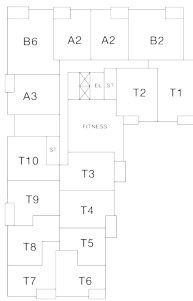

RESIDENCE 1003

3 Bedrooms

3 Bathrooms

Penthouse

Interior SF: 2,637

Exterior SF: 190

View North & East

LEVEL 2

LEVELS 3 THROUGH 8

LEVELS 9 THROUGH 11

HOME FINISHES

KitchenAid black stainless steel chef appliances

Weber Genesis II E-310 3-burner natural gas grill provided on balcony

KitchenAid stainless steel wine fridge