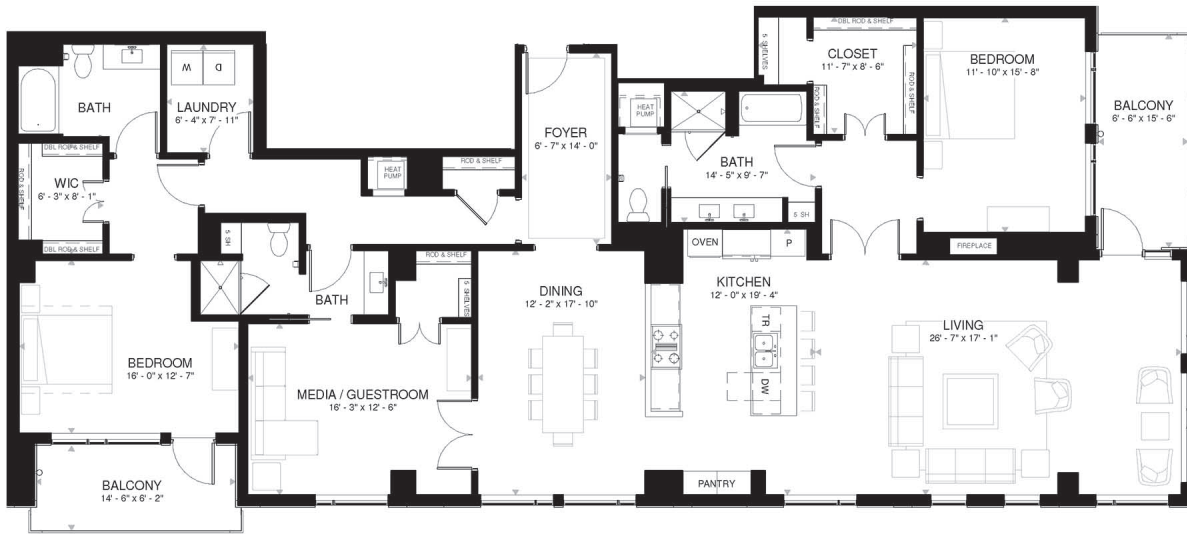

RESIDENCE 1003

3 Bedrooms

3 Bathrooms

Penthouse

Interior SF: 2,637

Exterior SF: 190

View North & East

LEVEL 2

LEVELS 3 THROUGH 8

LEVELS 9 THROUGH 11

HOME FINISHES

KitchenAid black stainless steel chef appliances

Weber Genesis II E-310 3-burner natural gas grill provided on balcony

KitchenAid stainless steel wine fridge

Travertine inspired bathroom floor tile and shower surround

Whirlpool full-size front-loading washer and dryer with Energy Star Qualification

White shaker style cabinetry

Gas fireplace

Natural stone backsplash