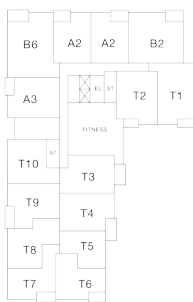

RESIDENCE 1001

3 Bedrooms

3 Bathrooms

Penthouse

Interior SF: 2,367

Exterior SF: 132

View North & West & South

LEVEL 2

LEVELS 3 THROUGH 8

LEVELS 9 THROUGH 11

HOME FINISHES

KitchenAid black stainless steel chef appliances

Weber Genesis II E-310 3-burner natural gas grill provided on balcony

KitchenAid stainless steel wine fridge